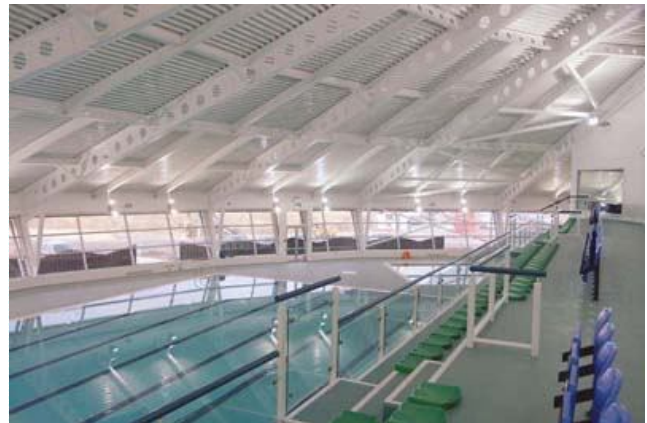

JLA were the Architects and Designers for the first ever PFI Leisure Centre to built inside of the UK. JLA were part of the successful consortium, and became an integral part of the overall project.

The design was established from passive design and sustainable principles which took full consideration of the local environment, and the surrounding sea side coastal setting.

JLA liaised with Sport England throughout to develop a modern and compliant facility that was compliant to all relevant and applicable sport codes, allowing Crosby to advertise their facilities way beyond the local boundaries.

JLA were awarded a second prize in the national building standards award post development.